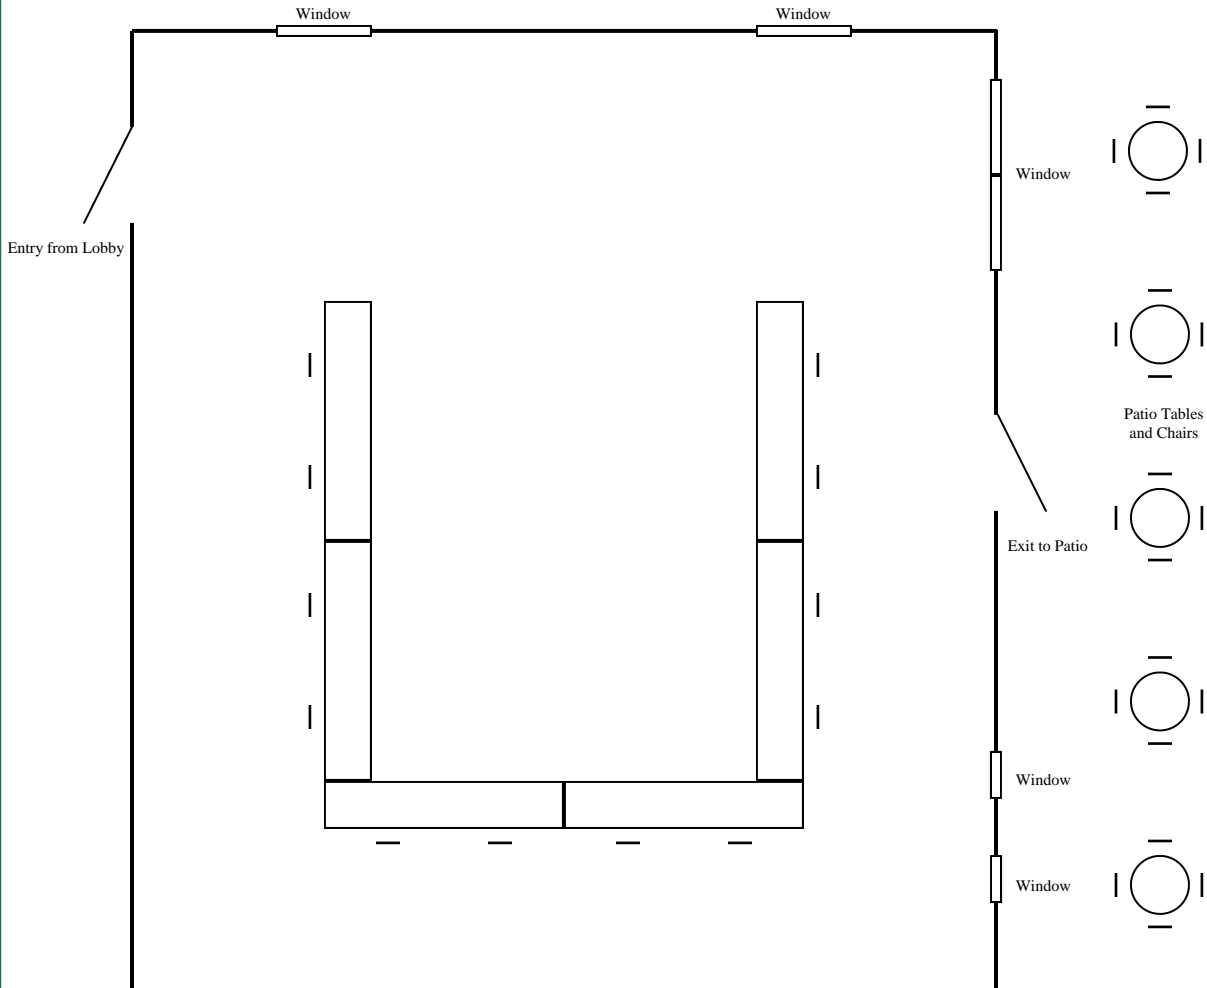

Santa Fe SAGE INN

We Connect You to the Heart of Santa Fe

THE SUNRISE ROOM BANQUET AND MEETING SPACE

BOARDROOM (U-SHAPE) SEATING ARRANGEMENT
6-24 GUESTS